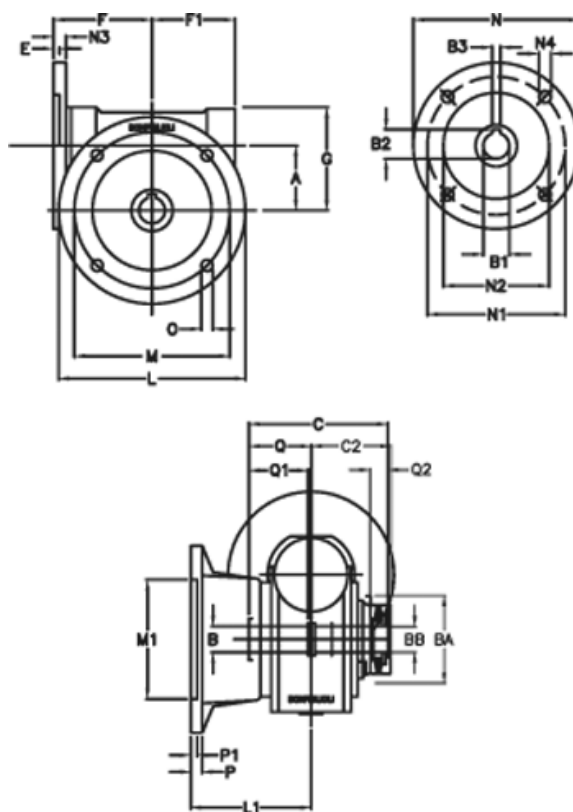

Article number: 390204902442716

Description: Worm Gear with Torque Limiter  
VF 49-L1-F-24 P71B5

## Measures

a = 49.50	C2 = 63,5	m = 90	P = 12
B = 25	Description = VF 49F-xx-71B5	M1 = 70	P1 = 10
B1 E7 = 14	E = 3.0	N = 160	Q = 51.0
B2 = 16.3	F = 70	N1 = 130	Q1 = 41
B3 H9 = 5	F1 = 63	N2 = 110	Q2 = 15
BA = 63	g = 80	N3 = 10.5	
BB H7 = 14	L = 125	N4 = 9.5	
C = 105	L1 = 85.5	O = 10.5	